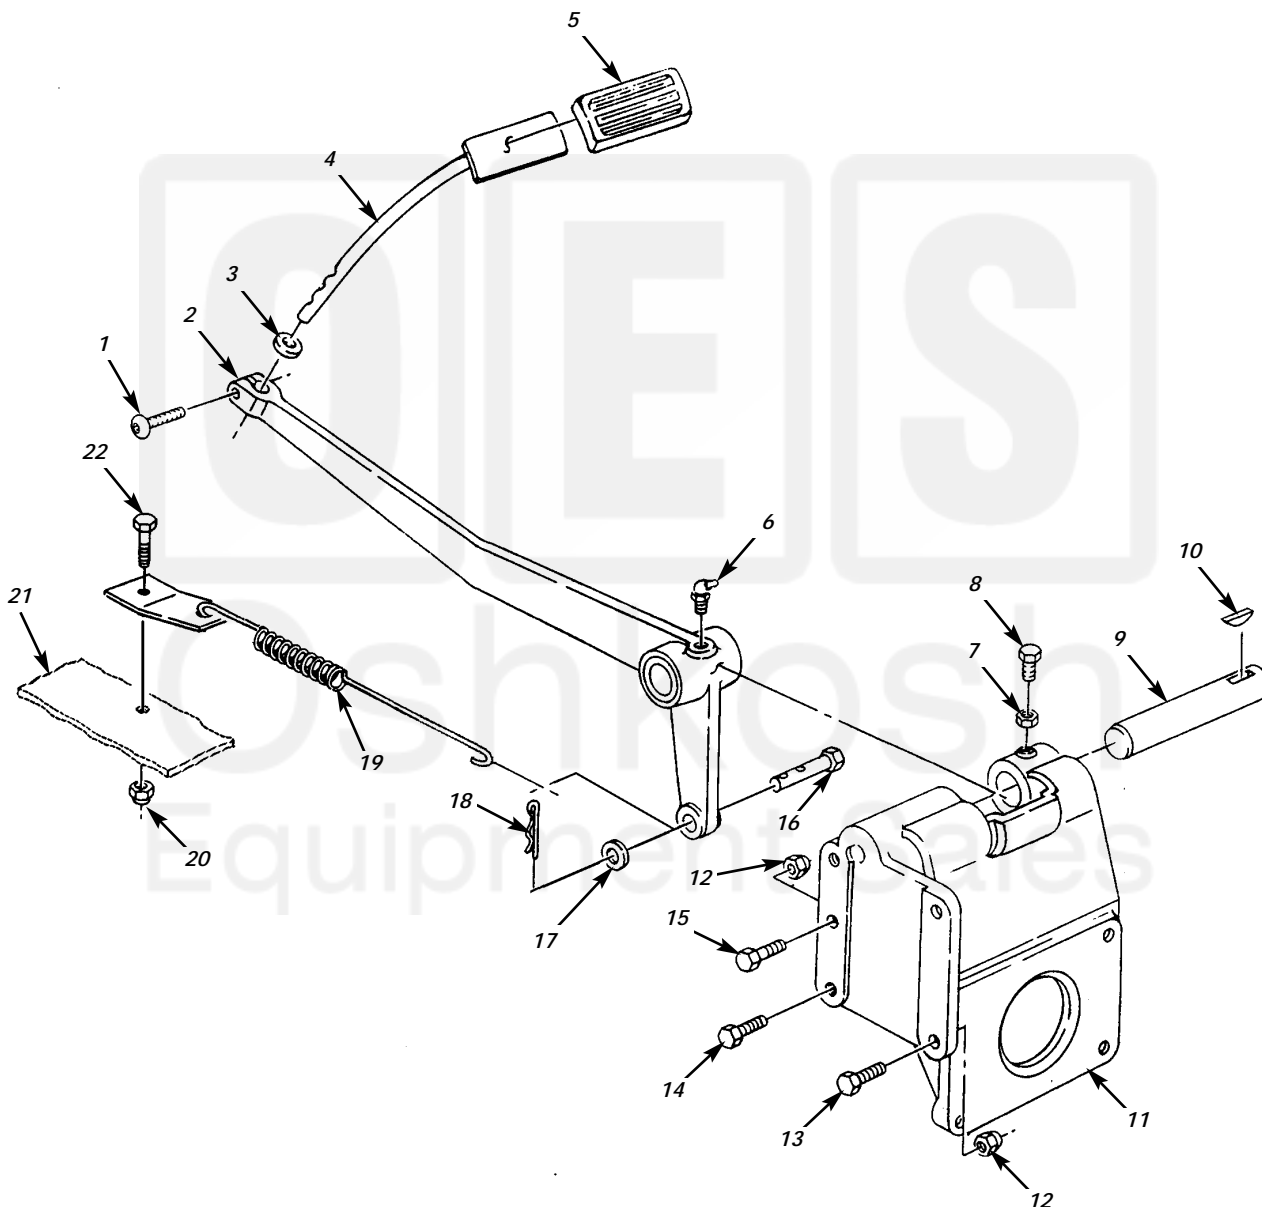

UNIT, DIRECT SUPPORT, AND GENERAL SUPPORT MAINTENANCE
REPAIR PARTS AND SPECIAL TOOLS LIST

EXTENDED SERVICE PROGRAM (ESP)

TRUCK, CARGO, 2-1/2-TON, 6X6, M44A3 SERIES TRUCKS (DIESEL)

M35A3, W/O WINCH (NSN 2320-01-383-2047); W/WINCH (NSN 2320-01-383-3850);
M35A3C, W/O WINCH (NSN 2320-01-383-2050); W/WINCH (NSN 2320-01-383-2049);
M36A3, W/O WINCH (NSN 2320-01-383-2048); W/WINCH (NSN 2320-01-383-2046).